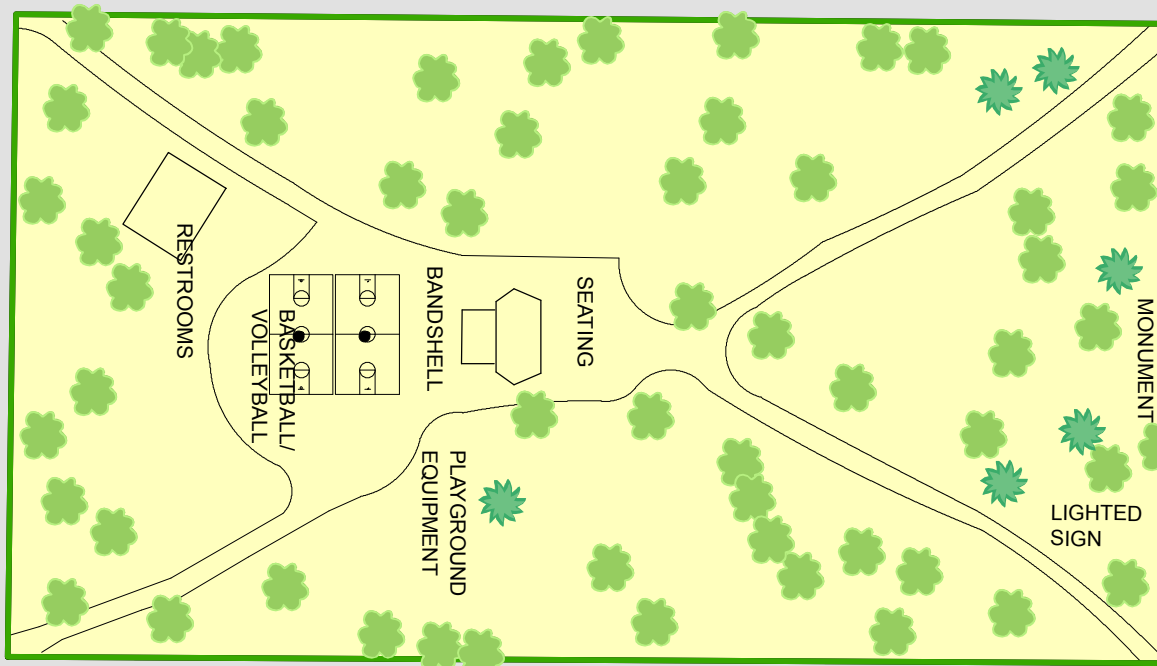

MARSHALL ST

S 12TH ST

WASHINGTON ST

S 11TH ST

- Amenities:**
- Basketball
  - Open Air Shelter
  - Picnic Area
  - Playground Area
  - Restrooms
  - Volleyball

# Washington Park

City of Manitowoc, WI

NOT TO SCALE

Map Prepared by  
City of Manitowoc  
Planning Department  
Map Plotted: 07/17/2008  
x:\maps\parks\individual\_park\_maps\washington\_park.mxd