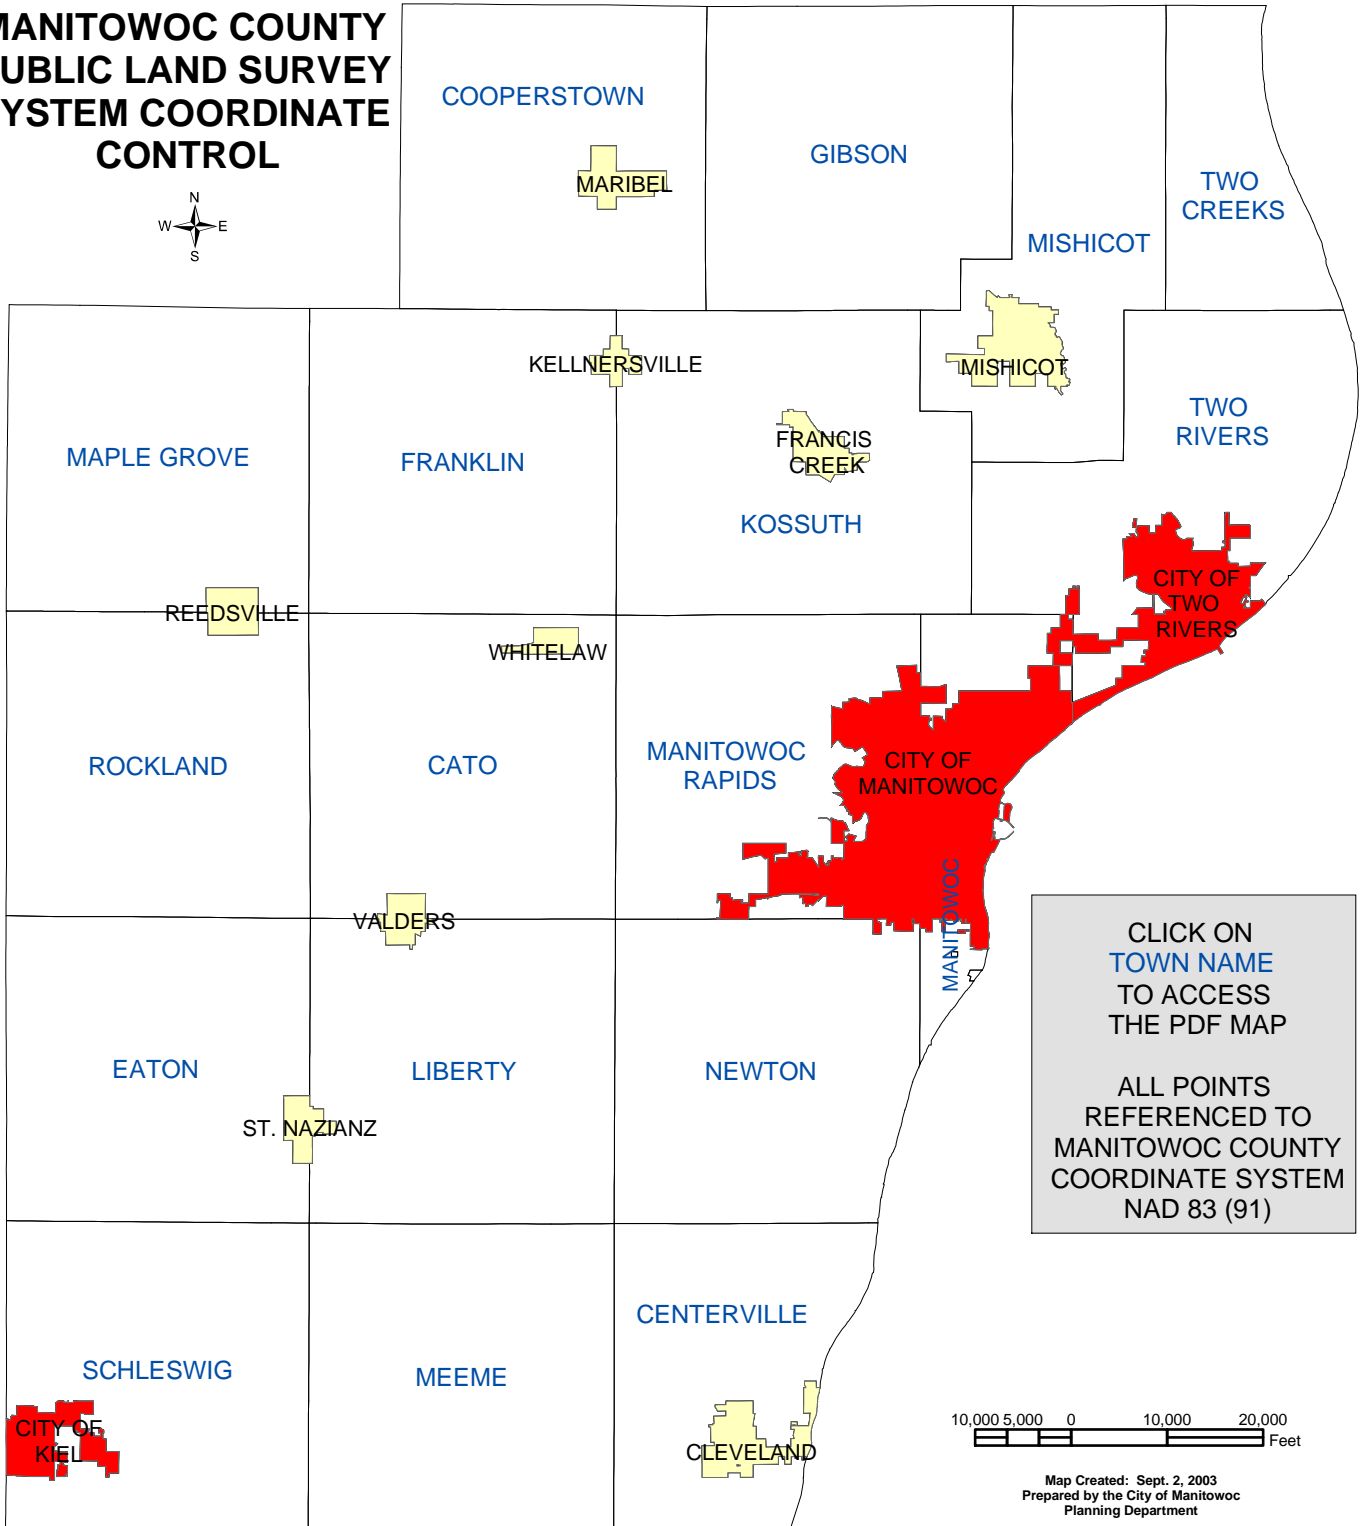

MANITOWOC COUNTY PUBLIC LAND SURVEY SYSTEM COORDINATE CONTROL

CLICK ON
TOWN NAME
TO ACCESS
THE PDF MAP

ALL POINTS
REFERENCED TO
MANITOWOC COUNTY
COORDINATE SYSTEM
NAD 83 (91)

Map Created: Sept. 2, 2003
Prepared by the City of Manitowoc
Planning Department