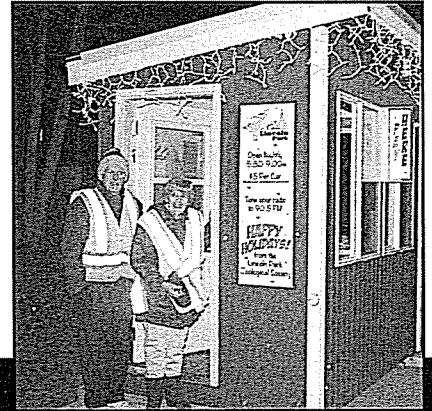

Help Support the Lincoln Park Zoo!

Visiting Relatives

Neighborhood Friends

Family Tradition

Whatever the reason, whatever the season... thanks for the memories!

Cougar exhibit upgrade including a large viewing log

Snow Leopard exhibit upgrade

New animal exhibit signs

Would you please support the zoo with a donation today?

Enclosed is my tax deductible donation of:

- \$50
 \$100
 \$250
 \$1000
 Other _____

Name _____