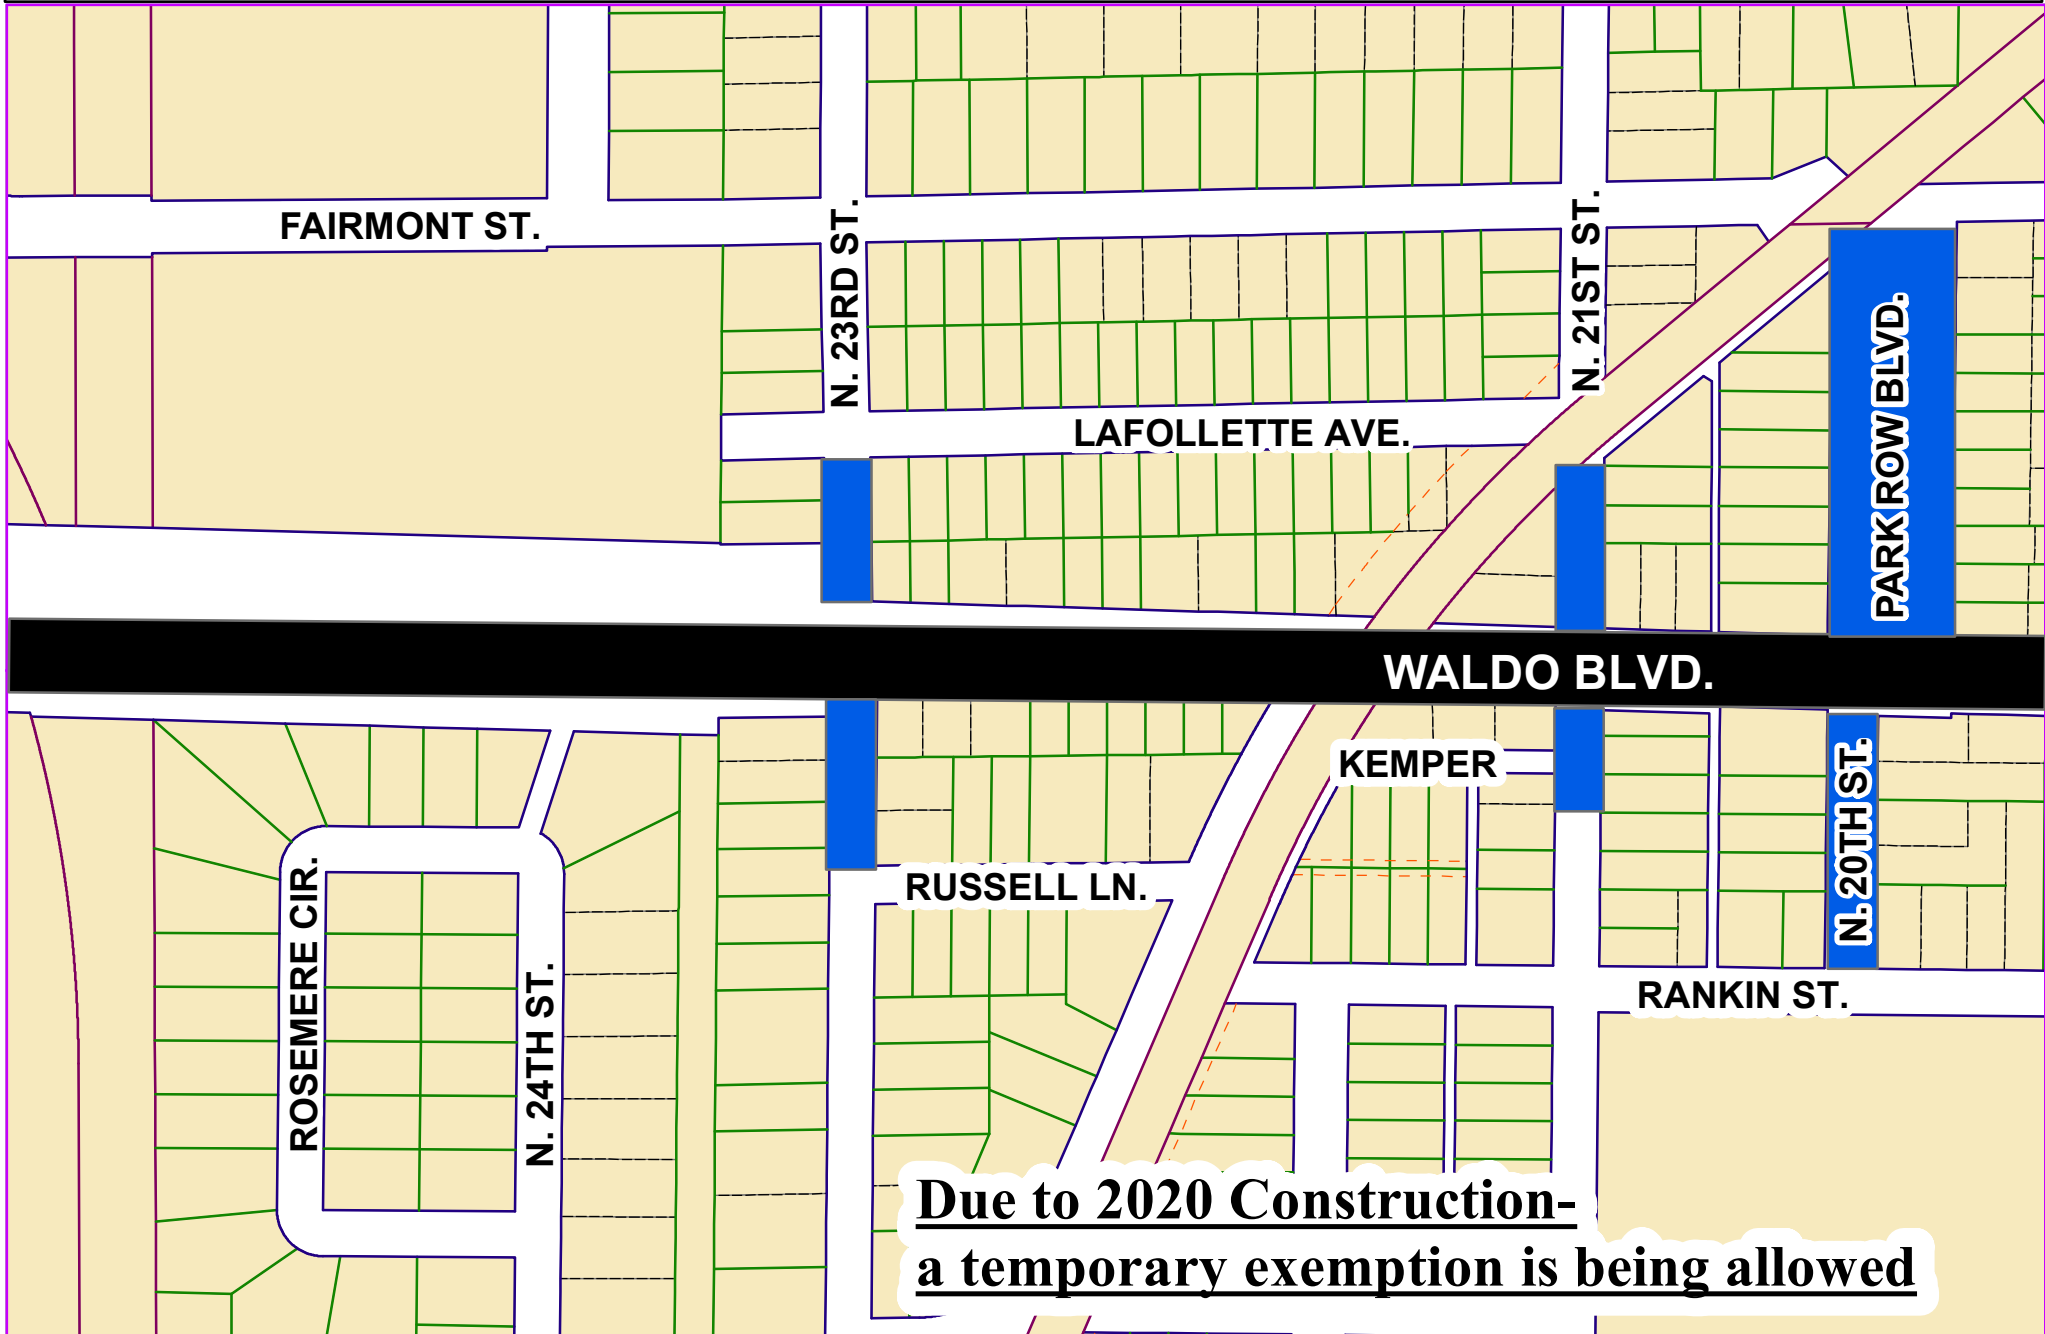

# STREET SWEEPING PARKING BAN

## CITY OF MANITOWOC - Temporary exemption to Section 10.1015

Effective until street is opened to traffic

 Construction Area  
 Sweeping Exemption

**Due to 2020 Construction-  
a temporary exemption is being allowed**